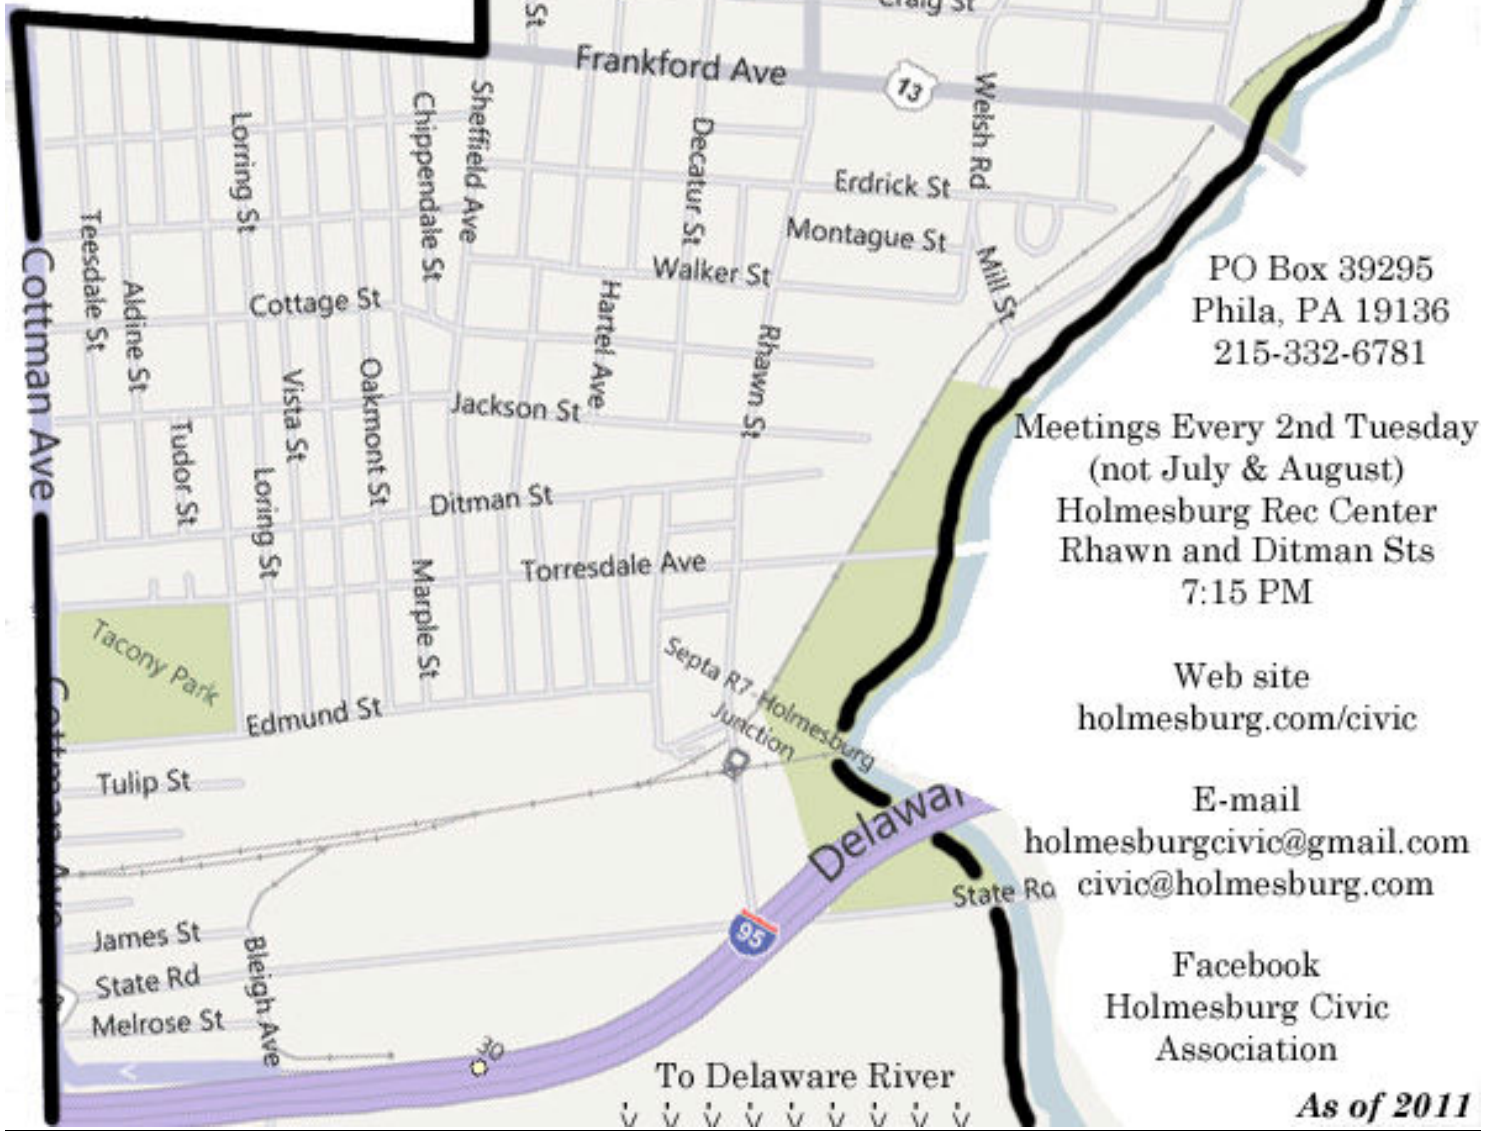

Holmesburg Civic Association

Boundaries: Beginning at Cottman Ave & the Delaware River; then along the north side of Cottman to Frankford Ave; then along east side F'kd Ave to Sheffield Ave; then along the north side of Sheffield to Pennypack Creek; then down Pennypack Creek to the Delaware & back to Cottman